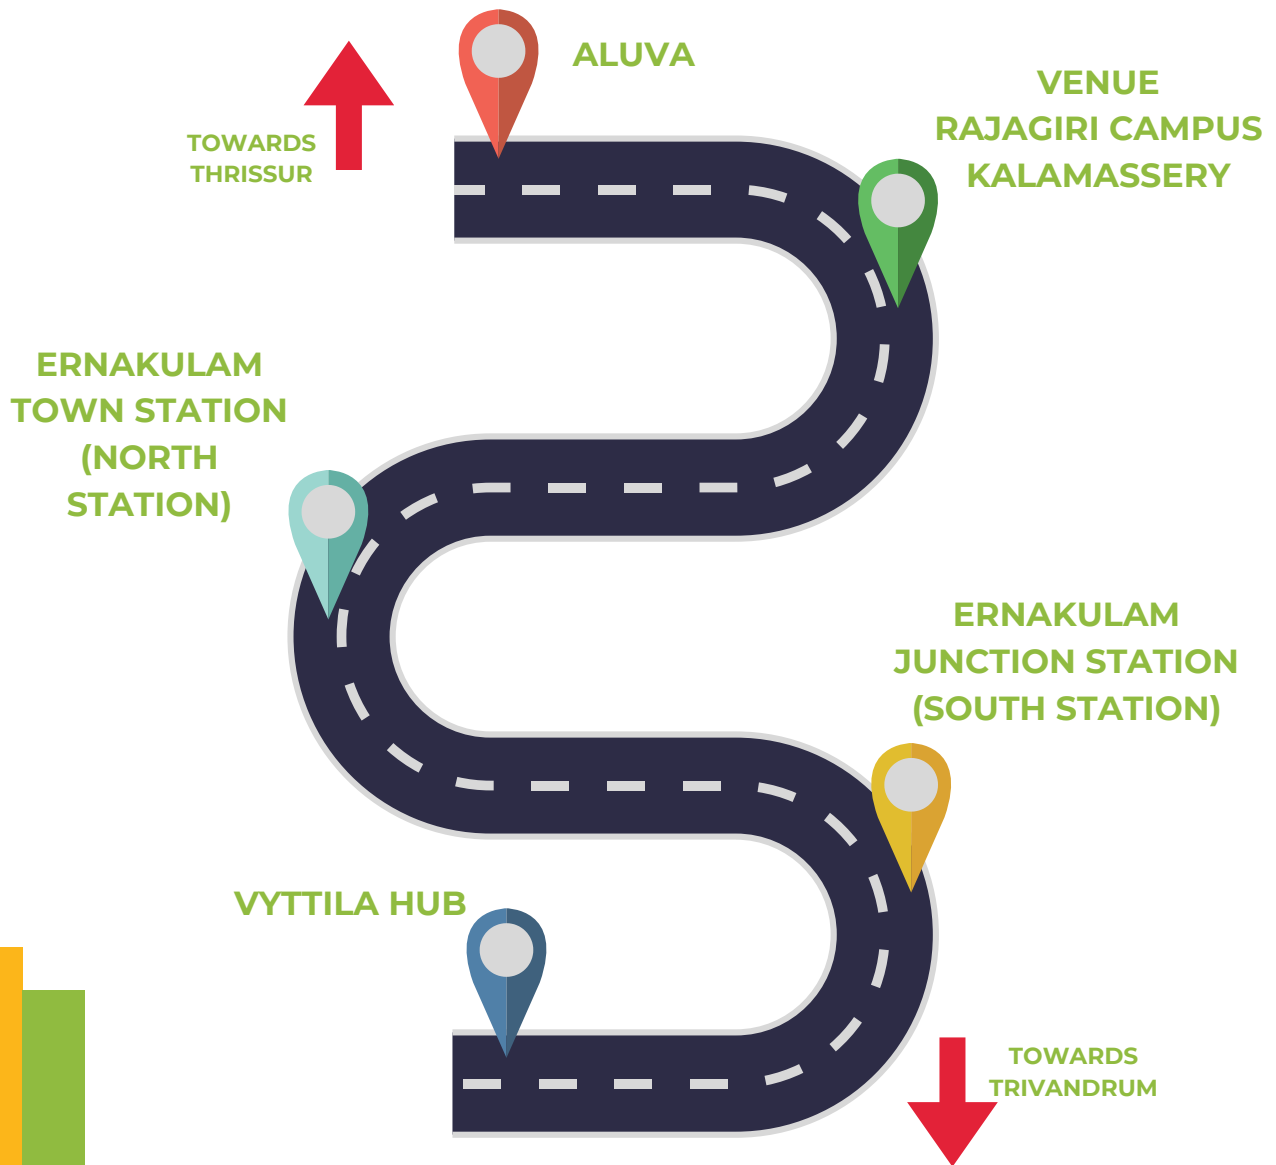

Jesus Youth

**KERALA
CAMPUS
CONFERENCE
2024**

TRAVEL DOCUMENT

PRAISE BE TO OUR LORD JESUS CHRIST

PROCLAIM FROM THE ROOFTOPS